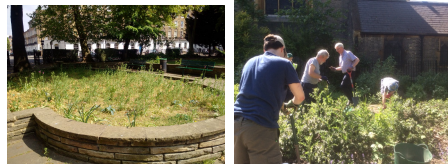

New Water Fountain

Thanks to Islington Council. The cost was £3785. MSA contributed £1000.

Planting and weeding

November 18 and May 19. The

circular bed was very neglected and the bed at the rear of the church was overgrown with thistles. Twelve local volunteers took action.